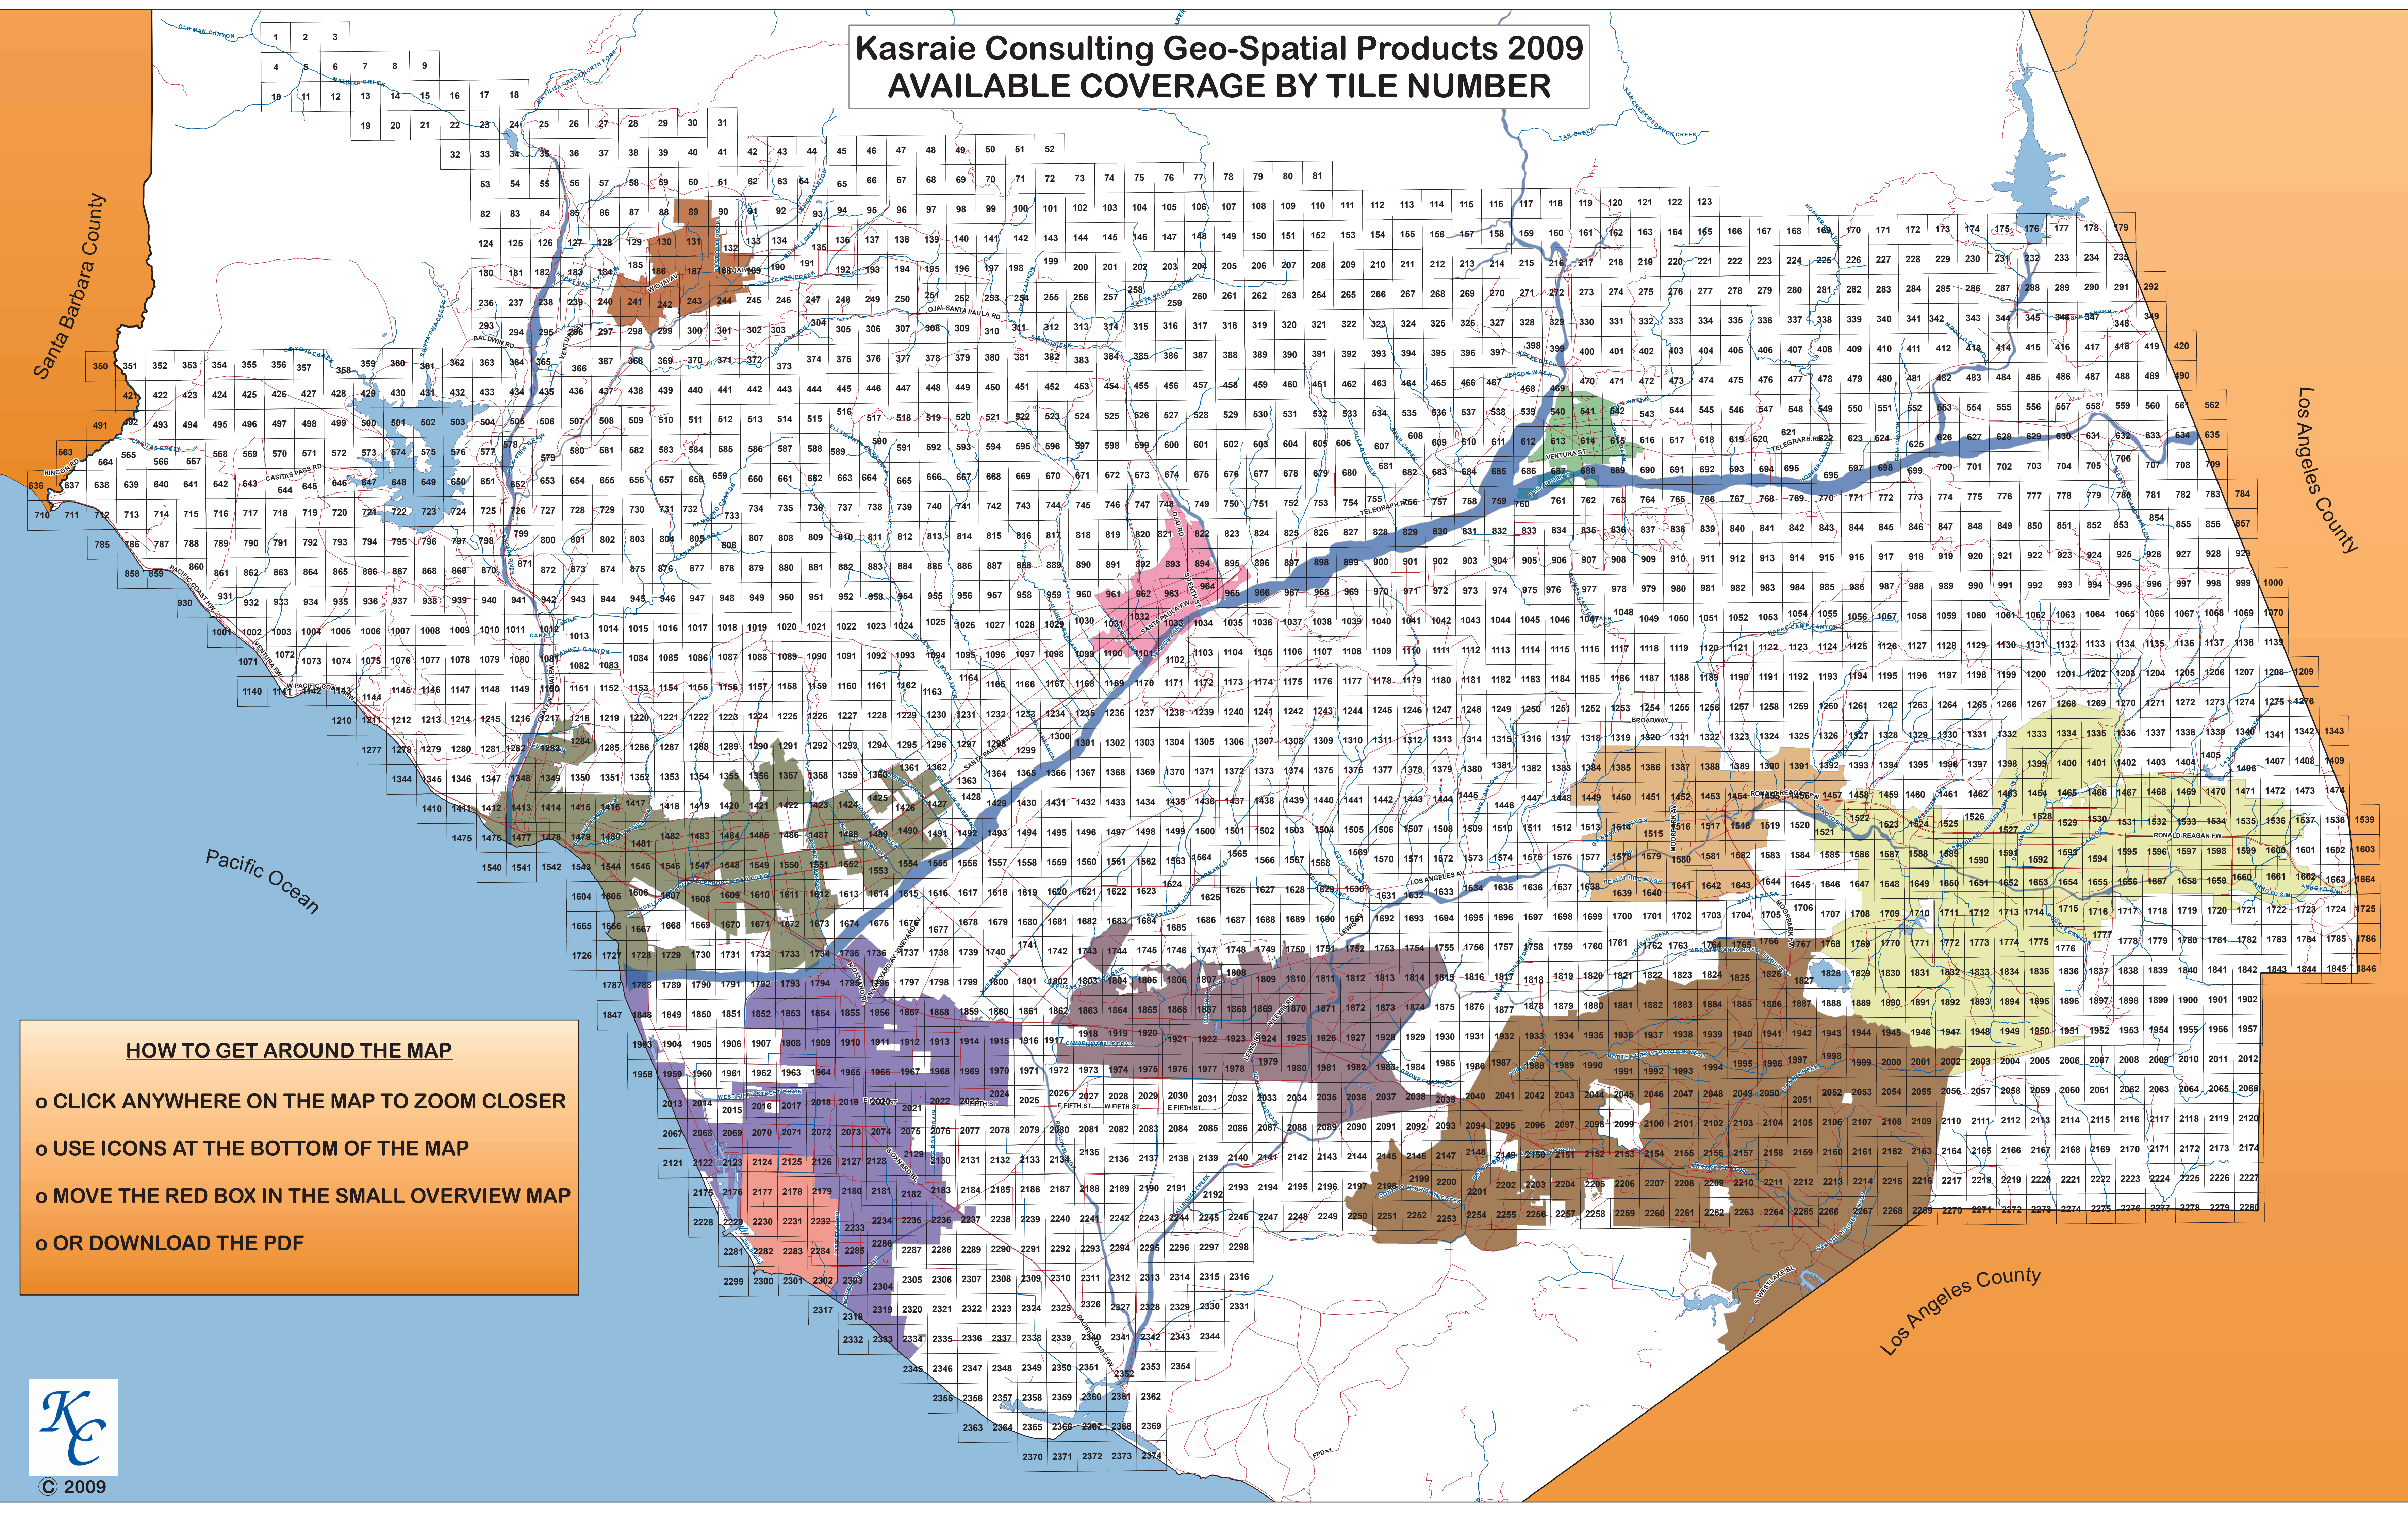

Kasraie Consulting Geo-Spatial Products 2009 AVAILABLE COVERAGE BY TILE NUMBER

1	2	3
4	5	6
7	8	9
10	11	12
13	14	15
16	17	18
19	20	21
22	23	24
25	26	27
28	29	30
31		

HOW TO GET AROUND THE MAP

- o CLICK ANYWHERE ON THE MAP TO ZOOM CLOSER
- o USE ICONS AT THE BOTTOM OF THE MAP
- o MOVE THE RED BOX IN THE SMALL OVERVIEW MAP
- o OR DOWNLOAD THE PDF